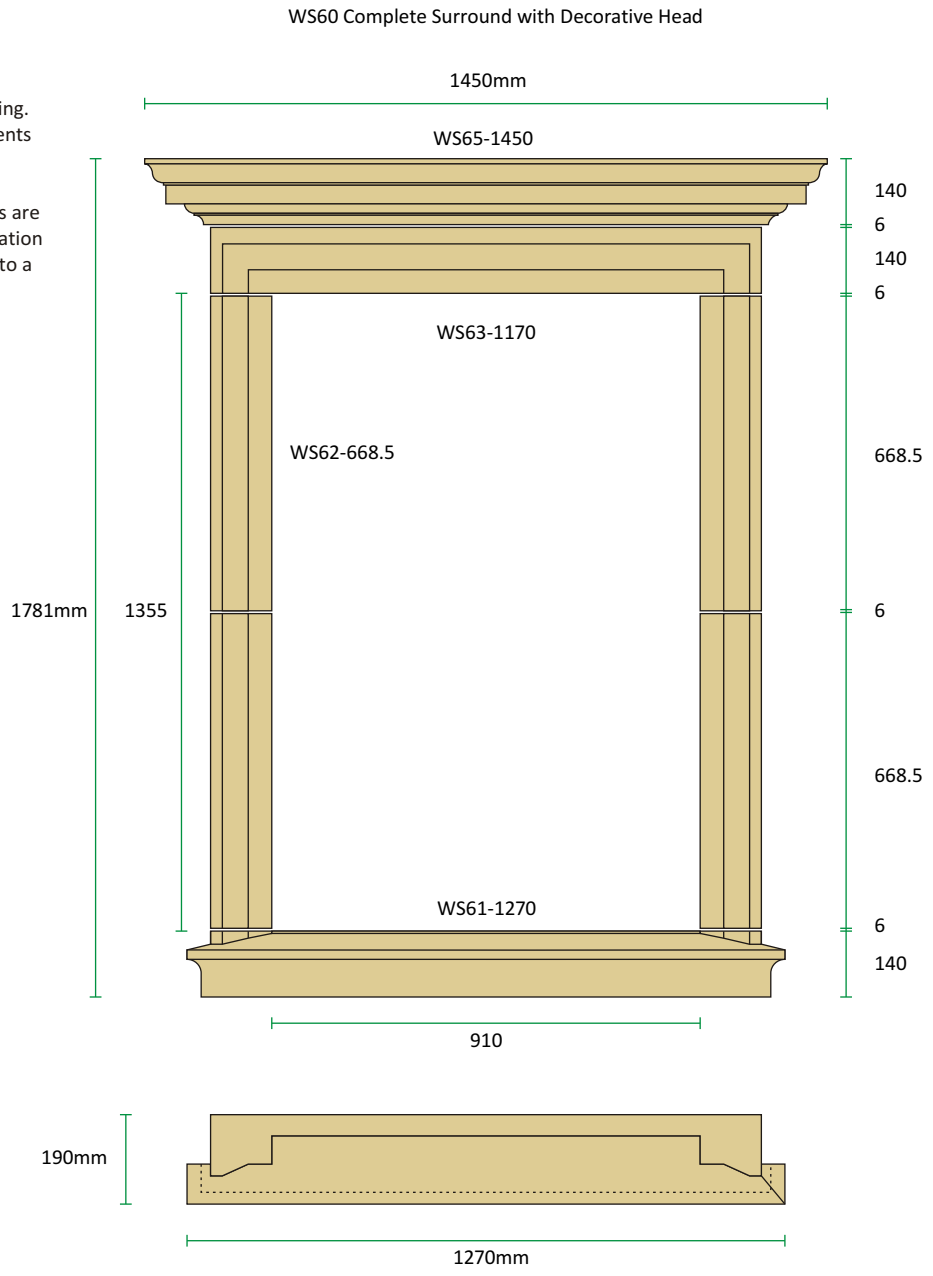

Decorative Window Surround WS60

Our WS60 Window Surround is available in a range of standard sizes to suit common window openings.

Example Shown to suit 910x1355mm opening.
For alternative standard sizes and components please refer to our price list.

Bespoke sizes and matching door surrounds are available for special order, for more information please call 01258 472685 and ask to speak to a member of our technical department

Typical installation detail

Section detail showing typical construction
All joints shown 6mm