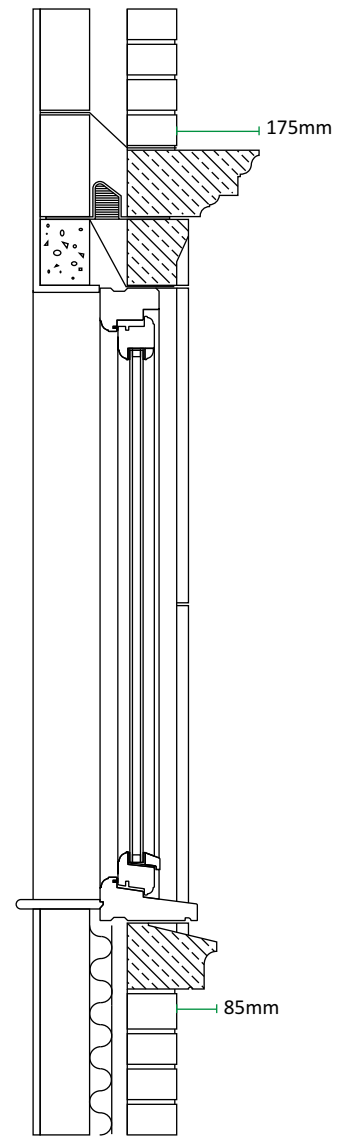

Decorative Window Surround WS60

Our WS60 Window Surround is available in a range of standard sizes to suit common window openings.

Example Shown to suit 910x1355mm opening.
For alternative standard sizes and components please refer to our price list.

Section detail showing typical construction
All joints shown 6mm